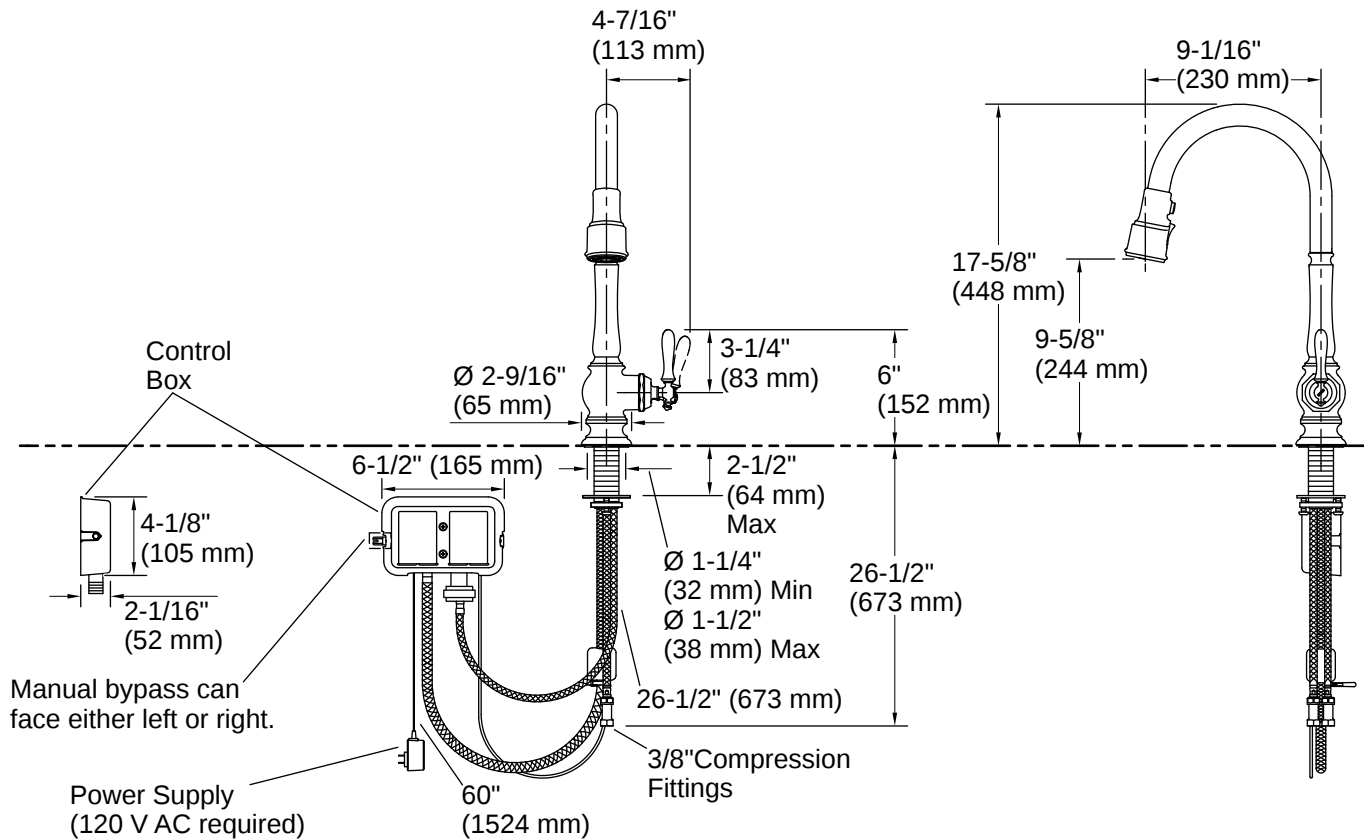

Technical Information

All product dimensions are nominal.

Handle

Handle Style/ Type: Lever

Spout

Spout Reach: 9-1/16" (231 mm)

Flow Rate

Faucet Flow Rate: 1.5 gpm (5.7 l/min)

120 V, 0.15 A, 50/60 Hz

Electrical Component Ratings

Power Cord Length: 72.0" (1829 mm)

Warranty

See website for detailed warranty information.

KOHLER® Electronic Faucets, Valves, and Controls Five-Year Limited Warranty|KOHLER® Faucet Lifetime Limited Warranty

Installation

- Single-hole installation (three-hole escutcheon sold separately)

Installation Notes

Install this product according to the installation instructions.

REQUIRED: Unswitched power outlet (120 V AC) located below the sink and within 5' (1.5 m) of the control box. (Garbage disposals typically use switched outlets and are not recommended.)